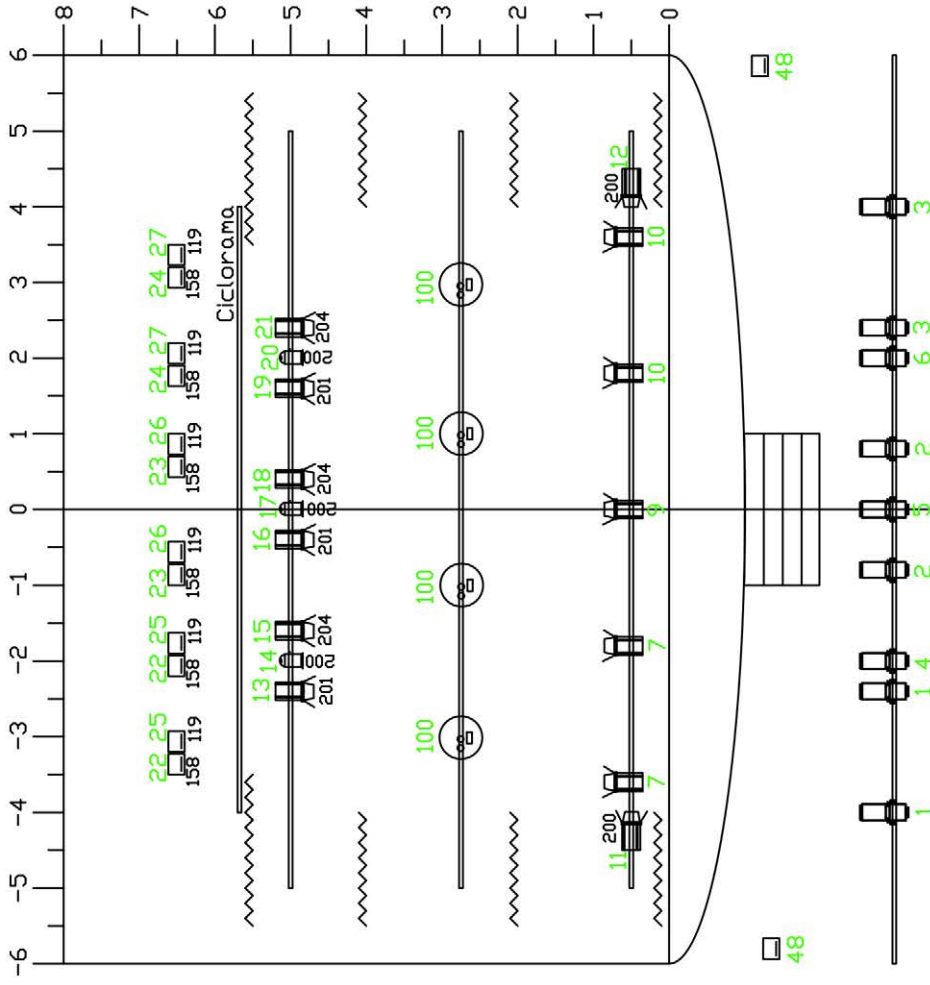

- PC 1 Kw.
- Retail 1 Kw.
- PAR 64 (CP-62).
- PAR Led.
- Assimètric 1 Kw.

Companyia:

Gagman Produccions.

Espectacle:

Turist.

Director:

Enric Ases.

Tècnic:

Sergi Sabaté.

Data:

28 de juliol de 2018