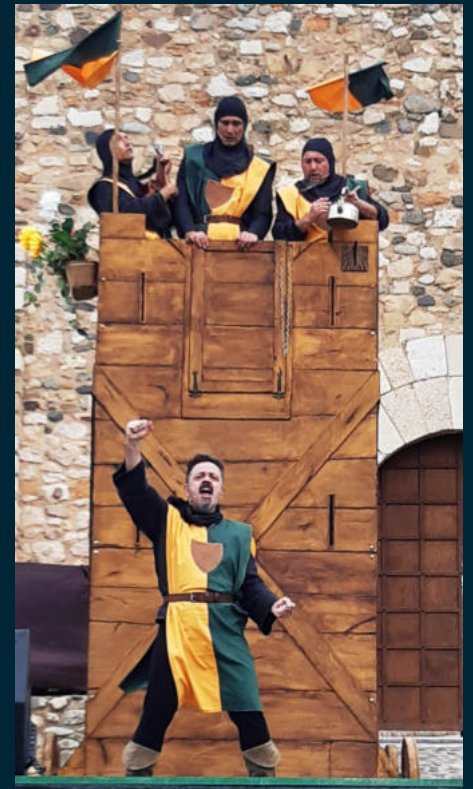

THE TOWER

An assault tower full of surprises

Crazy and clumsy british soldiers prepare a large medieval assault tower to attack the enemy. But they are not always sure of who the enemy is and get involved in many funny situations that make everyone laugh.

The tower is their attack weapon but it has also become their home and they will find themselves in domestic action in the midst of a war.

A static show of physical comedy, live music and full of gags, surreal actions and situations to make all audiences laugh.

Artistic file

Screenplay: Gerard Domènech and Edu Méndez

Musical arrangements: Xavier Bordera and Jordi Martí

Wardrobe: Elena Martí

Artistic production, construction of scenography, props and costumes: Traüt Company of Shows

Theater direction: **Clownic**

Cast:

Gerard Domènech ("Lord Sandwich") Actor

Edu Méndez ("Captain Pencil") Actor

Xavier Bordera: actor, percussion, flutes, xeremia ...

Jordi Martí: actor, Roda viola, bagpipe, tarot ...